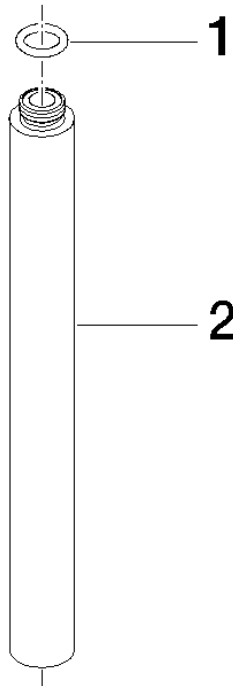

Extension for shower with fixed riser 200 mm - Matte Black

IMO

12 120 970

	Matte Black	12 120 970-33
	Brushed Light Gold	12 120 970-27

Fits: IMO, LULU, MADISON, MEM, TARA,
CL.1, LISSÉ, VAIA, META, CYO

Extension for shower with fixed riser 200 mm - Matte Black

IMO

12 120 970

12 120 970

mm [inches]

12 120 970

Parts for other
finishes can be found
here: Brushed Light
Gold

Spare parts list

No.	Item Number	Name	Quantity used	Delivery time
1	90 14 10 011 00 90	seal	1	2
2	09 24 04 180-33	extension	1	30