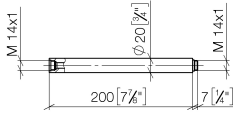

Extension for shower with fixed riser 200 mm - Matte Black

IMO

12 120 970

	Matte Black	12 120 970-33
	Brushed Light Gold	12 120 970-27

Fits: IMO, LULU, MADISON, MEM, TARA,
CL.1, LISSÉ, VAIA, META, CYO

Extension for shower with fixed riser 200 mm - Matte Black

IMO

12 120 970

12 120 970

mm [inches]

12 120 970

Parts for other
finishes can be found
here: Brushed Light
Gold

Spare parts list

No.	Item Number	Name	Quantity used	Delivery time
1	90 14 10 011 00 90	seal	1	2
2	09 24 04 180-33	extension	1	30